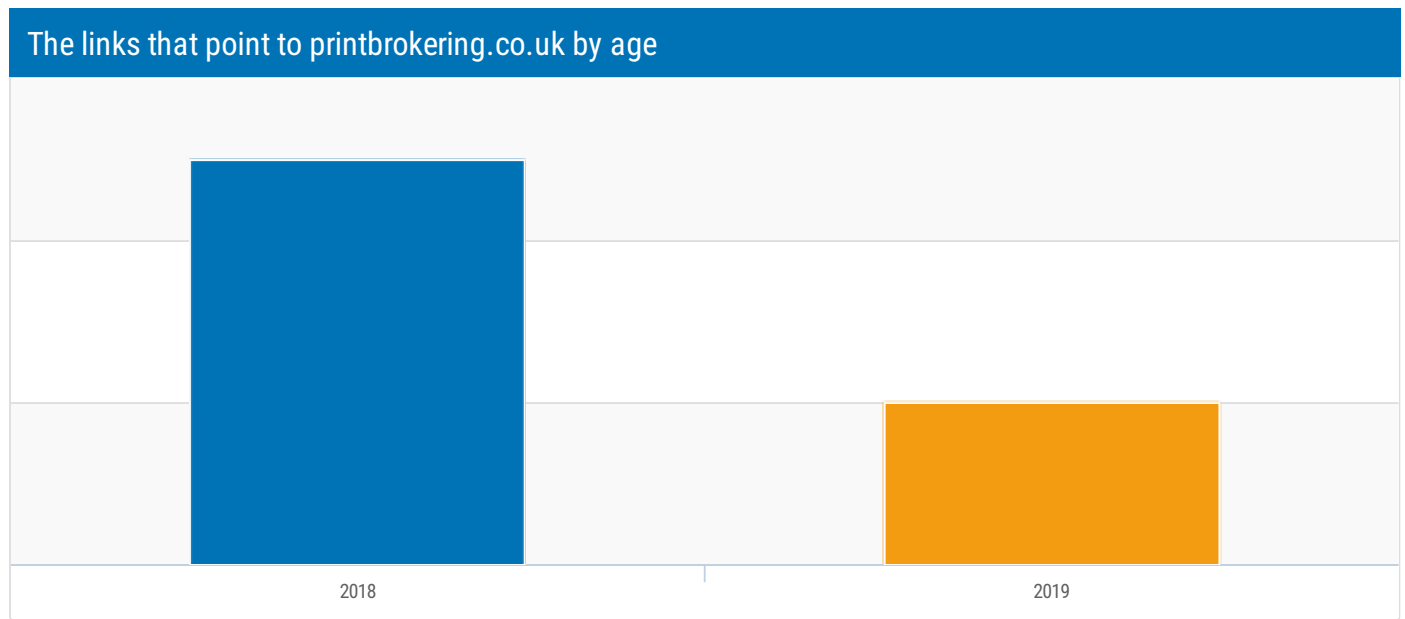

The links that point to printbrokering.co.uk by age:

Year of the backlink		Count	Share	
1.	2019	2	28.6%	
2.	2018	5	71.4%