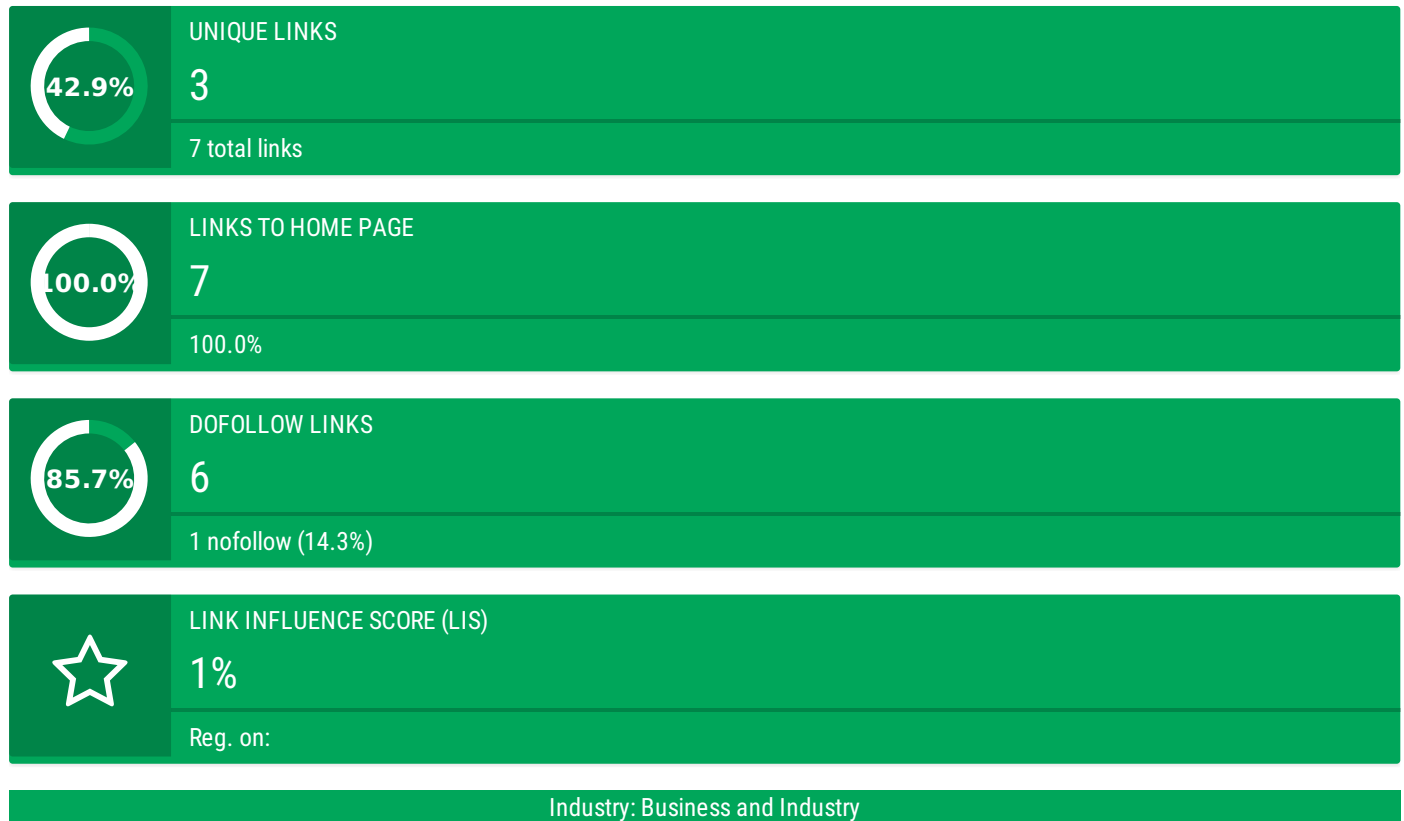

Links of printbrokering.co.uk

These are the links

LIS	Page title & link source	Anchor text & link destination
69%	Print Broker Aylesbury 07929030475 34 Greensleeves Drive HP18 0gg N/A fonolive.com/b/gb/aylesbury/business/6975433/print-broker People and Society	Print Broker printbrokering.co.uk Nofollow
48%	Business & Finance Archives - Page 2 of 6 - SmallBizPages.us | US Free Small Business Directory smallbizpages.us/business-directory/wpbdp_category/business-finance/page/2 Business and Industry	http://printbrokering.co.uk/ printbrokering.co.uk
48%	Business & Finance Archives - SmallBizPages.us | US Free Small Business Directory smallbizpages.us/business-directory/wpbdp_category/business-finance Business and Industry	http://printbrokering.co.uk/ printbrokering.co.uk
48%	SmallBizPages.us - US Free Small Business directory smallbizpages.us Business and Industry	http://printbrokering.co.uk/ printbrokering.co.uk
48%	SmallBizPages.us - US Free Small Business directory smallbizpages.us Business and Industry	http://printbrokering.co.uk/ printbrokering.co.uk
48%	SmallBizPages.us - US Free Small Business directory smallbizpages.us Business and Industry	http://printbrokering.co.uk/ printbrokering.co.uk